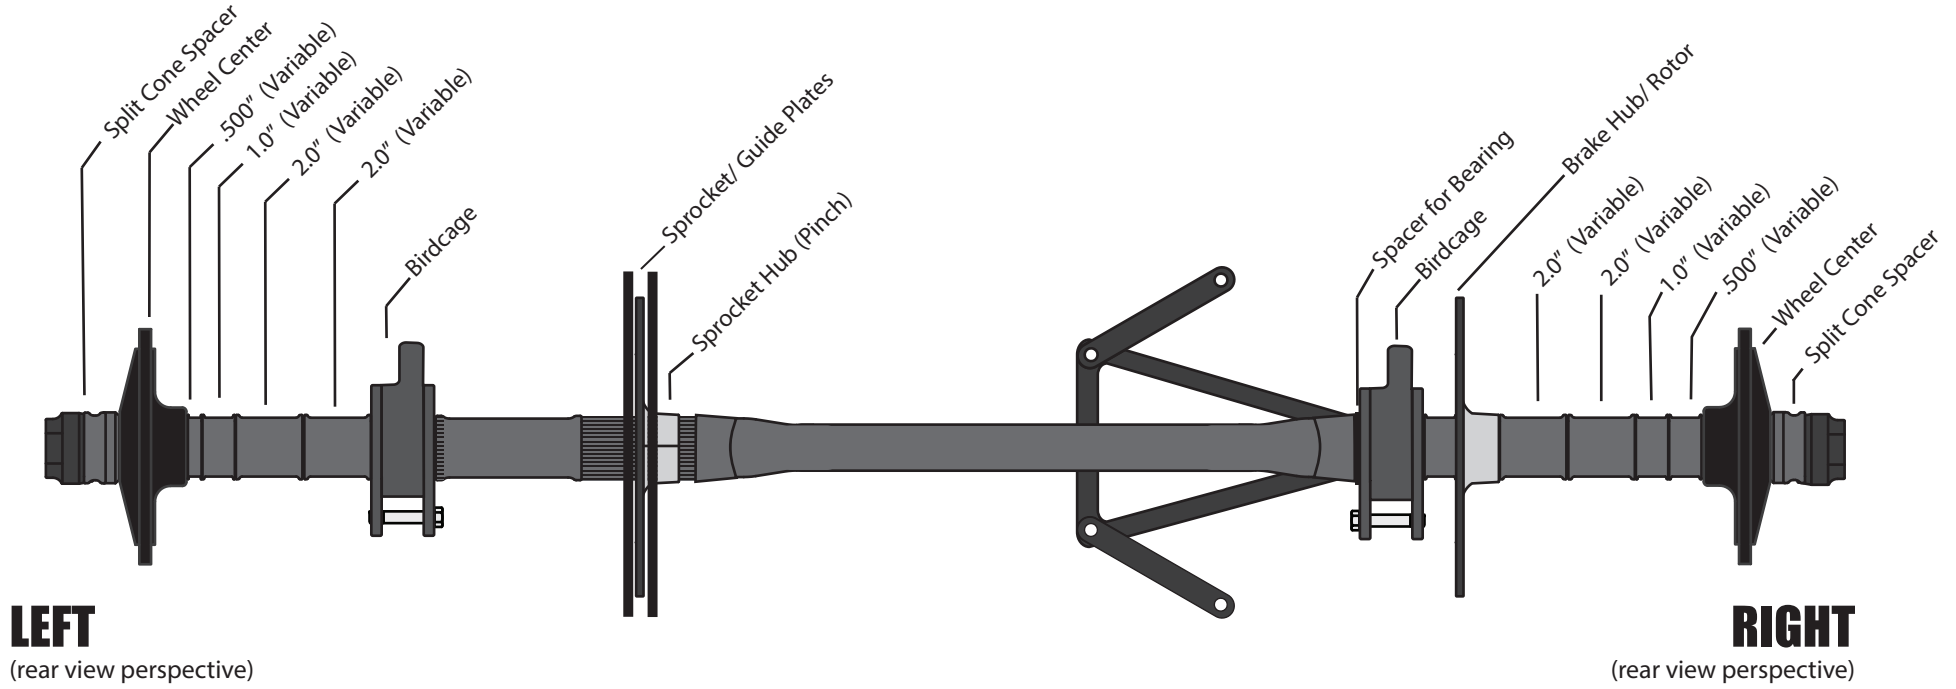

JRX Splined Rear Axle Assembly - Updated

DRIVEN

Notes

Sprocket hub position will vary based on spacing of jackshaft/clutch sprocket.
Proper chain alignment is important
