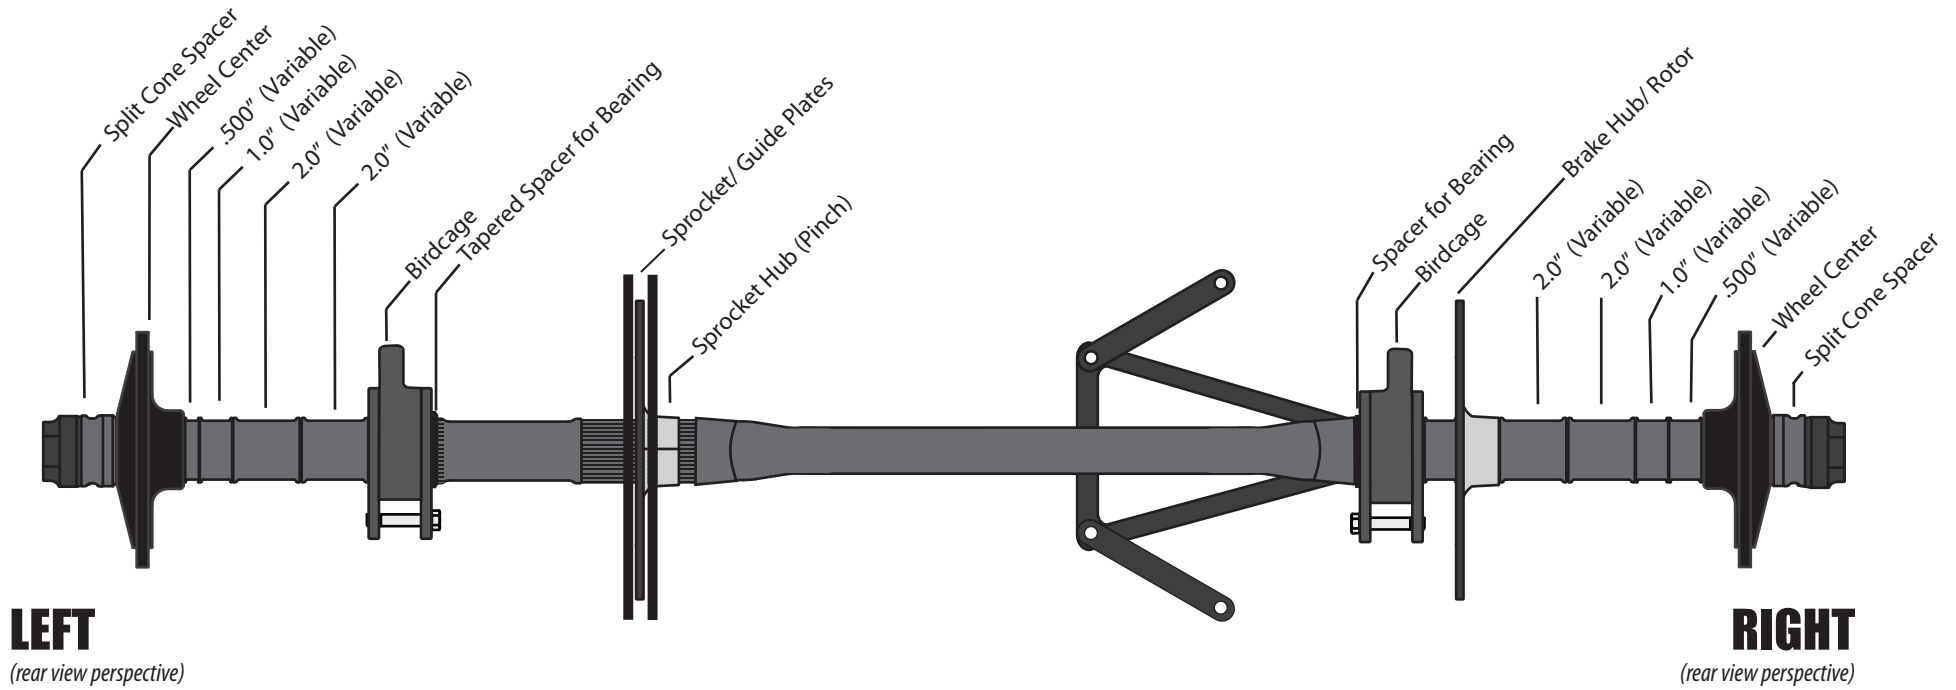

JRX Splined Rear Axle Assembly

Notes

Sprocket hub position will vary based on spacing of jackshaft/clutch sprocket.

Proper chain alignment is important

DRIVEN